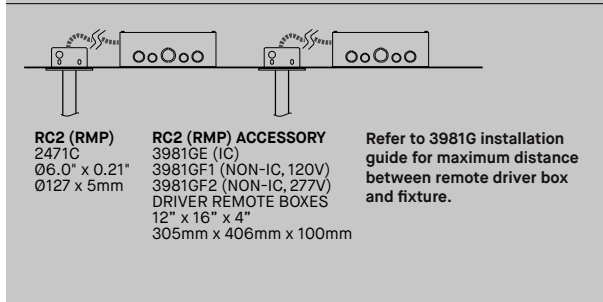

MOUNTING OPTIONS OPTIONS DE MONTAGE

CANOPY AND ANCHORS FINISH FINI PAVILLON ET ANCRAGE(S)

BLKE	BLACK
WHE	WHITE
MATCH*	COLOR MATCH WITH LUMINAIRE
	* LONGER LEAD TIME MAY APPLY, PLEASE CONTACT YOUR EUREKA REPRESENTATIVE

POWER CABLE FINISH FINI CABLE ALIMENTATION

BBC	BLACK BRAIDED CABLE
AWC	ARTIC WHITE BRAIDED CABLE

FIXTURE FINISH FINI LUMINAIRE

BLKE	BLACK	CBE*	CHOCOLATE BROWN	NBE*	NAVY BLUE
WHE	WHITE	CPE*	CLAY PINK	SBE*	SAND BEIGE
CHM*	CHAMPAGNE METALLIC	DBE*	DYNAMIC BLUE	SGE*	SAGE GREY
SIM*	SILVER METALLIC	GGE*	GRASS GREEN	STE*	SUMMER TEAL
AYE*	APRICOT YELLOW	HGE*	HUNTER GREEN		
BRE*	BRICK RED	LNE*	LUNAR GREY		

RAL** PLEASE SPECIFY RAL CODE

ALL FINISHES ARE FINE TEXTURED WITH THE EXCEPTION OF CHM, SIM
* LONGER LEAD TIME MAY APPLY, PLEASE CONTACT YOUR EUREKA REPRESENTATIVE
** SPECIFY 4 DIGIT RAL CLASSIC CODE. LONGER LEAD TIME MAY APPLY, PLEASE CONTACT YOUR EUREKA REPRESENTATIVE

DIFFUSER FINISH FINI DIFFUSEUR

FRO	FROST
PRI	PRISMATIC

ACCESSORY ACCESSOIRE

ALL ACCESSORIES ARE AVAILABLE FOR ADVANCE SHIPPING
CONSULT CANOPY AVAILABILITY CHART AT THE END OF DOCUMENT FOR COMPATIBILITY

3981GC	1 DRIVER BOX FOR REMOTE INSTALLATION - 4" X 12" X 16"
3981GD1	1 NON-IC 120V ONLY DRIVER BOX FOR REMOTE INSTALLATION - 4" X 12" X 16"
3981GD2	1 NON-IC 277V ONLY DRIVER BOX FOR REMOTE INSTALLATION - 4" X 12" X 16"
3981GE	2 DRIVER BOXES FOR REMOTE INSTALLATION - 4" X 31" X 16"
3981GF1	2 NON-IC 120V ONLY DRIVER BOXES FOR REMOTE INSTALLATION - 4" X 31" X 16"
3981GF2	2 NON-IC 277V ONLY DRIVER BOXES FOR REMOTE INSTALLATION - 4" X 31" X 16"

39NLAA	NLIGHT AIR GEN 2 REMOTE CONTROLLER
39NLWA	NLIGHT WIRED REMOTE CONTROLLER

ACCESSORY EMERGENCY BATTERY ACCESSOIRE BATTERIE D'URGENCE

3981EA	ELECTRICAL BOX FOR EMB EMERGENCY BATTERY