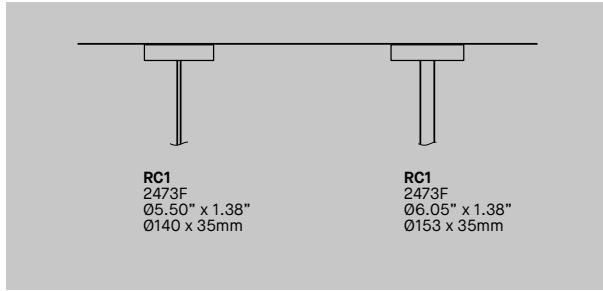

MOUNTING OPTIONS OPTIONS DE MONTAGE

CANOPY AND ANCHORS FINISH FINI PAVILLON ET ANCRAGE(S)

BLKE	BLACK
WHE	WHITE
MATCH*	COLOR MATCH WITH LUMINAIRE
	* LONGER LEAD TIME MAY APPLY, PLEASE CONTACT YOUR EUREKA REPRESENTATIVE

POWER CABLE FINISH FINI CABLE ALIMENTATION

BBC	BLACK BRAIDED CABLE
AWC	ARTIC WHITE BRAIDED CABLE

FIXTURE FINISH FINI LUMINAIRE

BLKE	BLACK	CBE*	CHOCOLATE BROWN	NBE*	NAVY BLUE
WHE	WHITE	CPE*	CLAY PINK	SBE*	SAND BEIGE
CHM*	CHAMPAGNE METALLIC	DBE*	DYNAMIC BLUE	SGE*	SAGE GREY
SIM*	SILVER METALLIC	GGE*	GRASS GREEN	STE*	SUMMER TEAL
AYE*	APRICOT YELLOW	HGE*	HUNTER GREEN		
BRE*	BRICK RED	LNE*	LUNAR GREY		

RAL** PLEASE SPECIFY RAL CODE

ALL FINISHES ARE FINE TEXTURED WITH THE EXCEPTION OF CHM, SIM
* LONGER LEAD TIME MAY APPLY, PLEASE CONTACT YOUR EUREKA REPRESENTATIVE
** SPECIFY 4 DIGIT RAL CLASSIC CODE. LONGER LEAD TIME MAY APPLY, PLEASE CONTACT YOUR EUREKA REPRESENTATIVE

DIFFUSER FINISH FINI DIFFUSEUR

FRO	FROST
PRI	PRISMATIC

ACCESSORY ACCESSOIRE

ALL ACCESSORIES ARE AVAILABLE FOR ADVANCE SHIPPING
CONSULT CANOPY AVAILABILITY CHART AT THE END OF DOCUMENT FOR COMPATIBILITY

3981GC	1 DRIVER BOX FOR REMOTE INSTALLATION - 4" X 12" X 16"
3981GD1	1 NON-IC 120V ONLY DRIVER BOX FOR REMOTE INSTALLATION - 4" X 12" X 16"
3981GD2	1 NON-IC 277V ONLY DRIVER BOX FOR REMOTE INSTALLATION - 4" X 12" X 16"
3981GE	2 DRIVER BOXES FOR REMOTE INSTALLATION - 4" X 31" X 16"
3981GF1	2 NON-IC 120V ONLY DRIVER BOXES FOR REMOTE INSTALLATION - 4" X 31" X 16"
3981GF2	2 NON-IC 277V ONLY DRIVER BOXES FOR REMOTE INSTALLATION - 4" X 31" X 16"

39NLAA	NLIGHT AIR GEN 2 REMOTE CONTROLLER
39NLWA	NLIGHT WIRED REMOTE CONTROLLER

ACCESSORY EMERGENCY BATTERY ACCESSOIRE BATTERIE D'URGENCE

3981EA	ELECTRICAL BOX FOR EMB EMERGENCY BATTERY