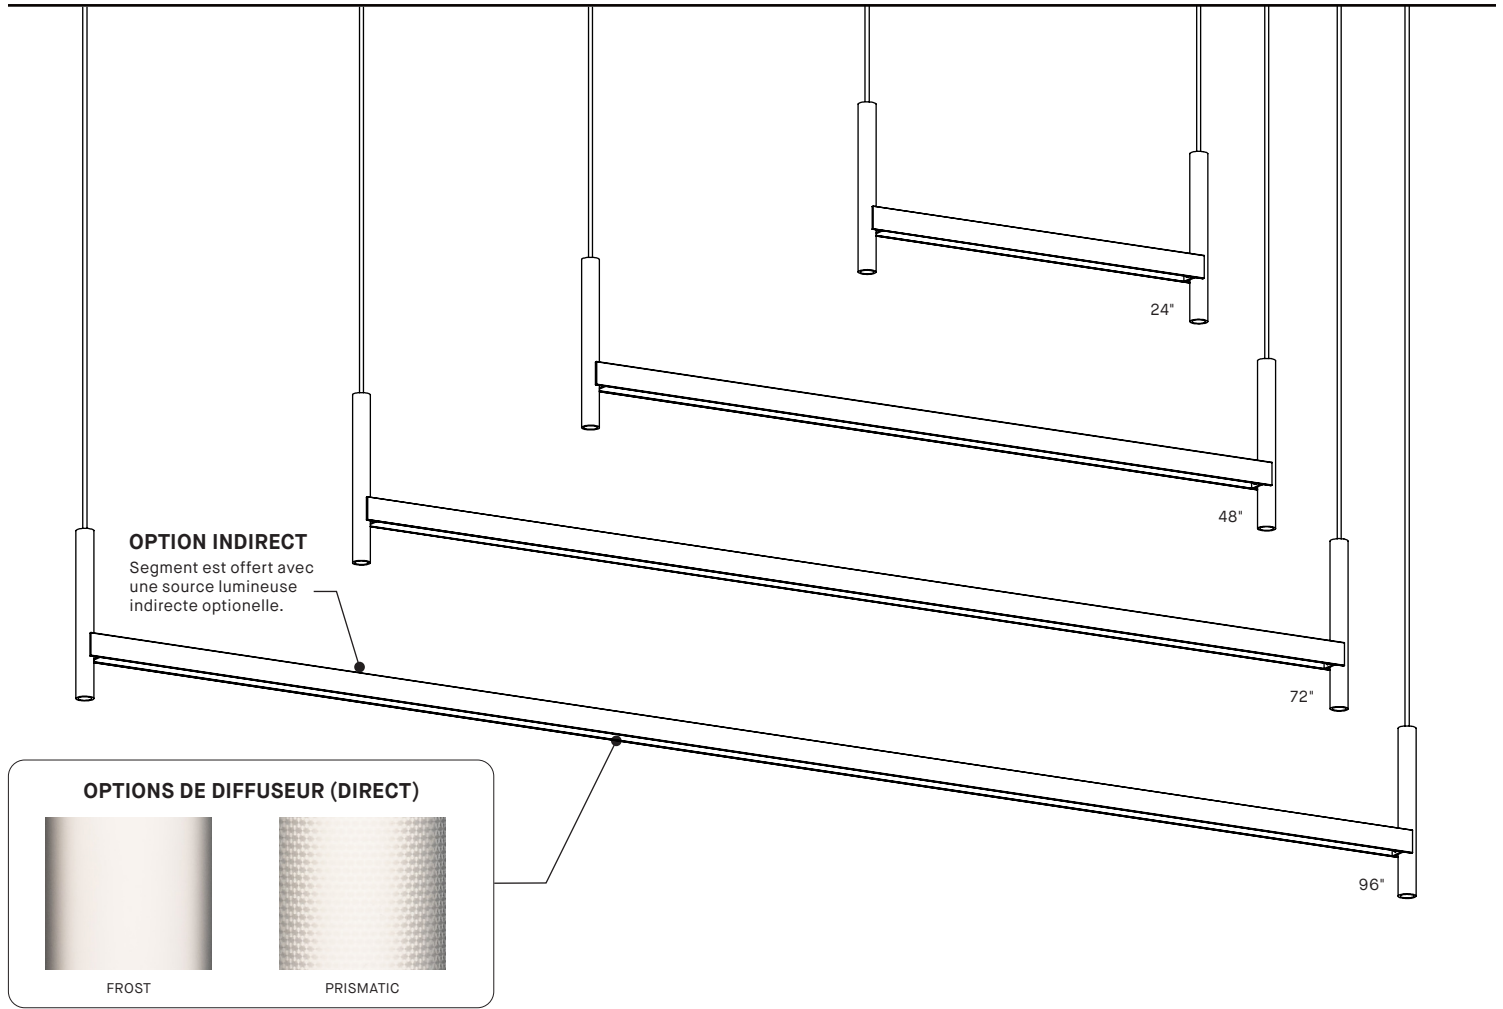

SEGMENT 74510SDX

PRODUCT SPECIFICATION	24" DIRECT (PER SECTION)	48" DIRECT (PER SECTION)	72" DIRECT (PER SECTION)	96" DIRECT (PER SECTION)
PERFORMANCE	REG — HO	REG — HO	REG — HO	REG — HO
SYSTEM WATTAGE	6 — 13 W	12 — 25 W	18 — 38 W	24 — 50 W
DELIVERED LUMENS (4000K)	579 — 1154 LM	1157 — 2307 LM	1735 — 3460 LM	2314 — 4615 LM
DELIVERED LUMENS/FOOT (4000K)	289 — 577 LM/FT	289 — 577 LM/FT	289 — 577 LM/FT	289 — 577 LM/FT
EFFICACY	95 — 91 LM/W	95 — 91 LM/W	94 — 90 LM/W	95 — 91 LM/W
	24" INDIRECT (PER SECTION)	48" INDIRECT (PER SECTION)	72" INDIRECT (PER SECTION)	96" INDIRECT (PER SECTION)
PERFORMANCE	REG — HO	REG — HO	REG — HO	REG — HO
SYSTEM WATTAGE	6 — 13 W	12 — 25 W	18 — 38 W	24 — 51 W
DELIVERED LUMENS (4000K)	735 — 1463 LM	1469 — 2925 LM	2203 — 4384 LM	2937 — 5854 LM
DELIVERED LUMENS/FOOT (4000K)	367 — 731 LM/FT	367 — 731 LM/FT	367 — 731 LM/FT	367 — 731 LM/FT
EFFICACY	120 — 115 LM/W	120 — 115 LM/W	120 — 115 LM/W	120 — 115 LM/W
OTHER INFORMATION				
WEIGHT	~ 4.3 LBS / 2 KG	~ 5.5 LBS / 2.5 KG	~ 7.2 LBS / 3.2 KG	~ 8.4 LBS / 3.8 KG
L70 (LUMEN MAINTENANCE)	60,000 HRS	60,000 HRS	60,000 HRS	60,000 HRS

SEGMENT 74510SDX

SPECIFICATION DE PRODUIT	24" DIRECT (PAR SECTION)	48" DIRECT (PAR SECTION)	72" DIRECT (PAR SECTION)	96" DIRECT (PAR SECTION)
PERFORMANCE	REG — HO	REG — HO	REG — HO	REG — HO
PUISSANCE TOTALE	6 — 13 W	12 — 25 W	18 — 38 W	24 — 50 W
LUMENS RÉELS (4000K)	579 — 1154 LM	1157 — 2307 LM	1735 — 3460 LM	2314 — 4615 LM
LUMENS RÉELS PAR PIED (4000K)	289 — 577 LM/FT	289 — 577 LM/FT	289 — 577 LM/FT	289 — 577 LM/FT
EFFICACITÉ	95 — 91 LM/W	95 — 91 LM/W	94 — 90 LM/W	95 — 91 LM/W