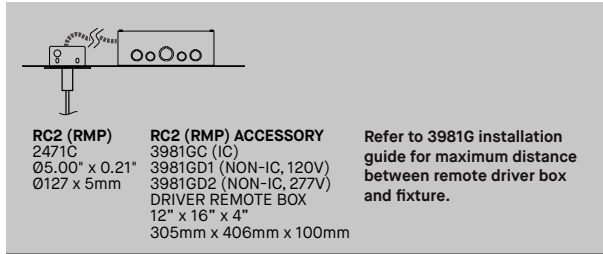

MOUNTING OPTIONS OPTIONS DE MONTAGE

CANOPY AND ANCHORS FINISH FINI PAVILLON ET ANCRAGE(S)

BLKE	BLACK
WHE	WHITE
MATCH*	COLOR MATCH WITH LUMINAIRE
	* LONGER LEAD TIME MAY APPLY, PLEASE CONTACT YOUR EUREKA REPRESENTATIVE

POWER CABLE FINISH FINI CABLE ALIMENTATION

BBC	BLACK BRAIDED CABLE
AWC	ARTIC WHITE BRAIDED CABLE

FIXTURE FINISH FINI LUMINAIRE

BLKE	BLACK	CBE*	CHOCOLATE BROWN	NBE*	NAVY BLUE
WHE	WHITE	CPE*	CLAY PINK	SBE*	SAND BEIGE
CHM*	CHAMPAGNE METALLIC	DBE*	DYNAMIC BLUE	SGE*	SAGE GREY
SIM*	SILVER METALLIC	GGE*	GRASS GREEN	STE*	SUMMER TEAL
AYE*	APRICOT YELLOW	HGE*	HUNTER GREEN		
BRE*	BRICK RED	LNE*	LUNAR GREY		

RAL** PLEASE SPECIFY RAL CODE

ALL FINISHES ARE FINE TEXTURED WITH THE EXCEPTION OF CHM, SIM
* LONGER LEAD TIME MAY APPLY, PLEASE CONTACT YOUR EUREKA REPRESENTATIVE
** SPECIFY 4 DIGIT RAL CLASSIC CODE. LONGER LEAD TIME MAY APPLY, PLEASE CONTACT YOUR EUREKA REPRESENTATIVE

DIFFUSER FINISH FINI DIFFUSEUR

FRO	FROST
PRI	PRISMATIC

ACCESSORY ACCESSOIRE

ALL ACCESSORIES ARE AVAILABLE FOR ADVANCE SHIPPING
CONSULT CANOPY AVAILABILITY CHART AT THE END OF DOCUMENT FOR COMPATIBILITY

3981GC	1 DRIVER BOX FOR REMOTE INSTALLATION - 4" X 12" X 16"
3981GD1	1 NON-IC 120V ONLY DRIVER BOX FOR REMOTE INSTALLATION - 4" X 12" X 16"
3981GD2	1 NON-IC 277V ONLY DRIVER BOX FOR REMOTE INSTALLATION - 4" X 12" X 16"
3981GE	2 DRIVER BOXES FOR REMOTE INSTALLATION - 4" X 31" X 16"
3981GF1	2 NON-IC 120V ONLY DRIVER BOXES FOR REMOTE INSTALLATION - 4" X 31" X 16"
3981GF2	2 NON-IC 277V ONLY DRIVER BOXES FOR REMOTE INSTALLATION - 4" X 31" X 16"

39NLAA	NLIGHT AIR GEN 2 REMOTE CONTROLLER
39NLWA	NLIGHT WIRED REMOTE CONTROLLER

ACCESSORY EMERGENCY BATTERY ACCESSOIRE BATTERIE D'URGENCE

3981EA	ELECTRICAL BOX FOR EMB EMERGENCY BATTERY