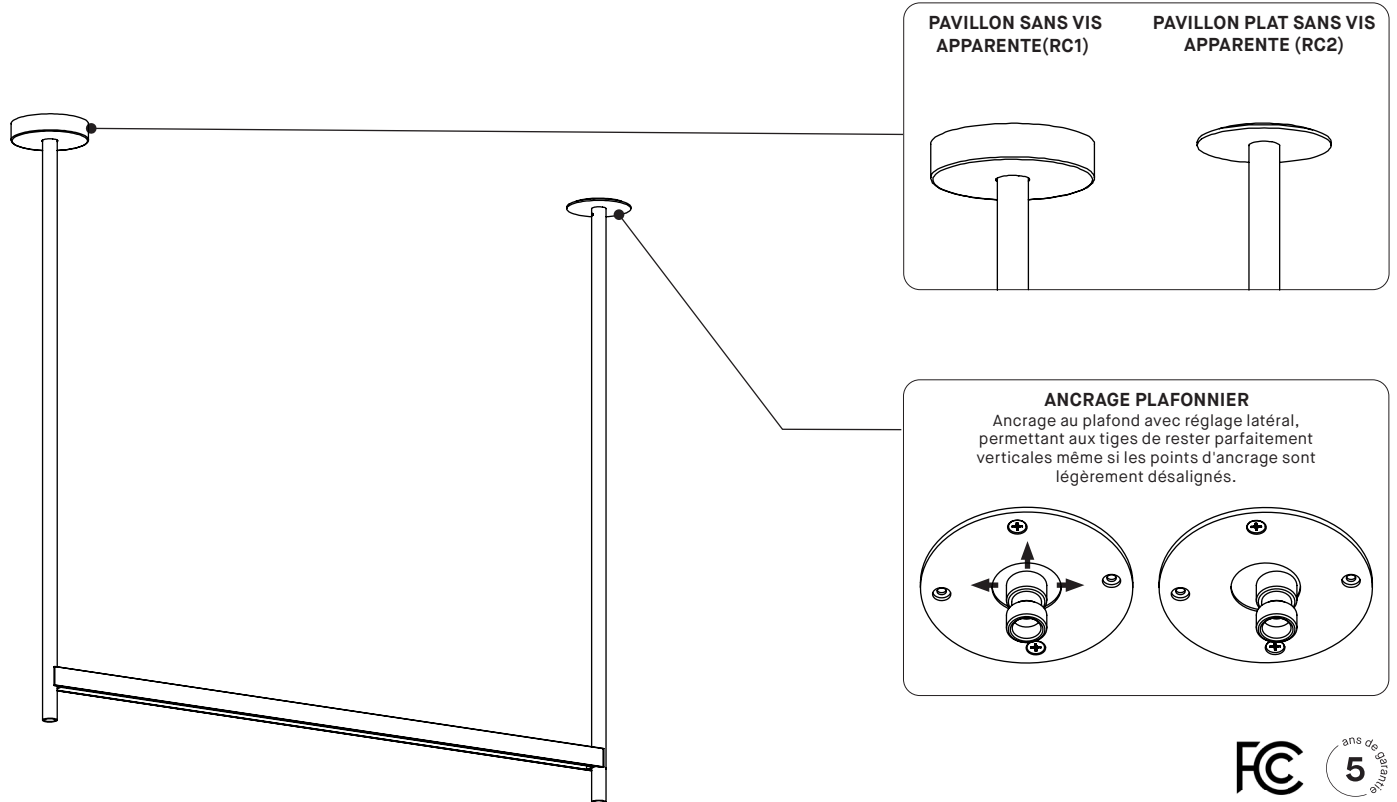

SEGMENT 74510SDX

CABLE SUSPENSION

TIGE