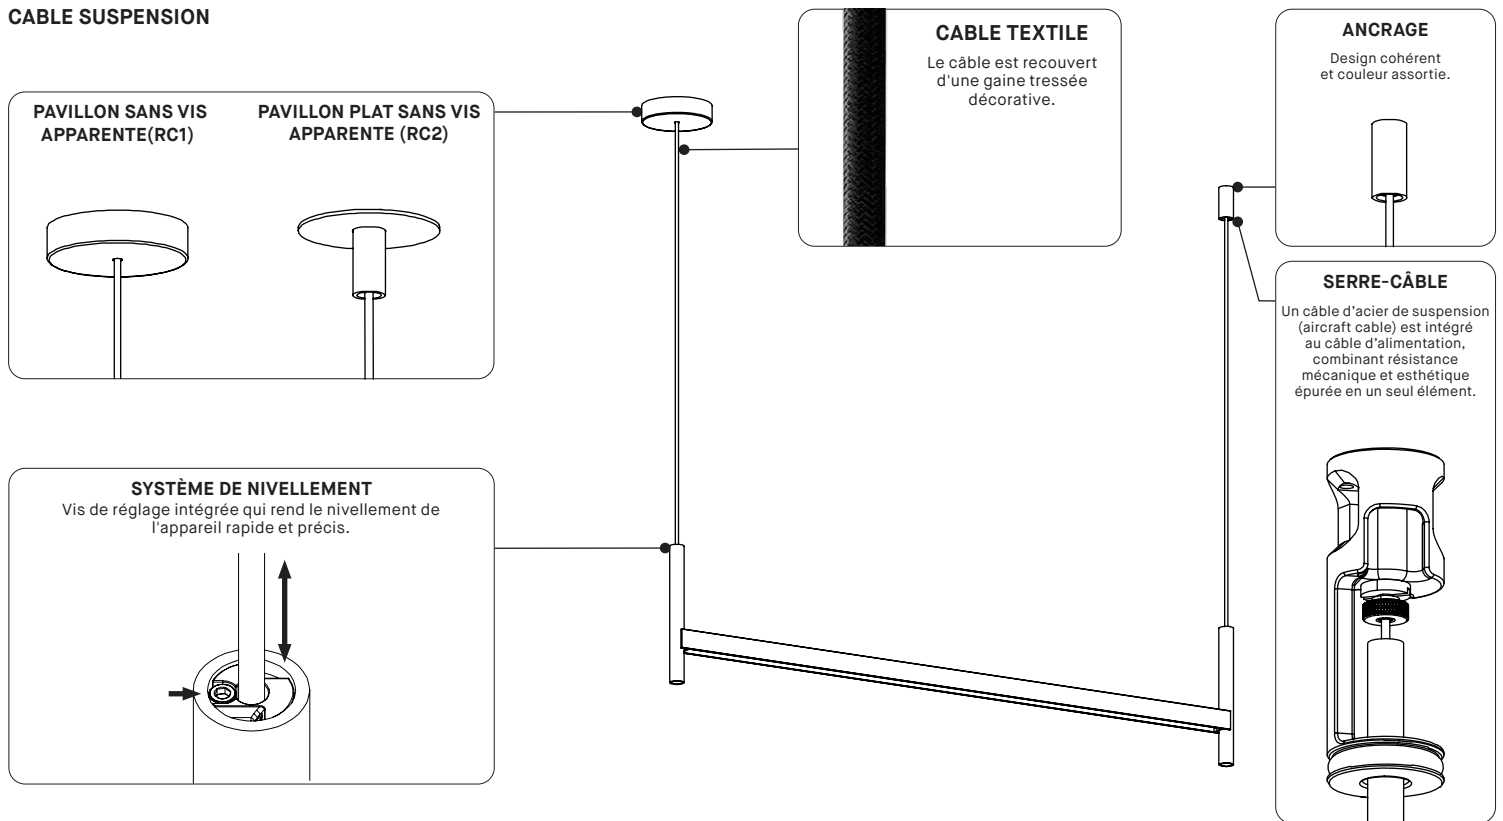

SEGMENT 74510SDX

CABLE SUSPENSION