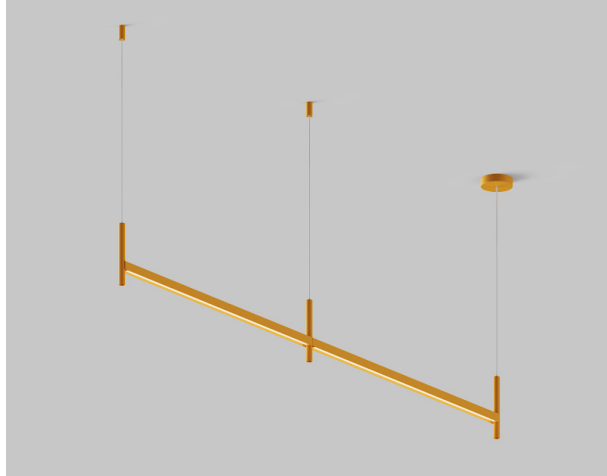

SEGMENT 74510SDX

AVAILABLE TO ORDER STARTING MAY 21ST. ORDERS WILL SHIP BEGINNING IN SEPTEMBER

PROJECT PROJÉT
SPEC TYPE
NOTES

ORDERING SPECIFICATION	SPÉCIFICATION DE COMMANDE	CODE
MODEL MODÈLE		
74510D	SEGMENT - DIRECT ILLUMINATION	
74510DI*	SEGMENT - DIRECT & INDIRECT ILLUMINATION (DUAL DIMMING)	
74510SD	SEGMENT MULTIPLE - DIRECT ILLUMINATION	
74510SDI*	SEGMENT MULTIPLE - DIRECT & INDIRECT ILLUMINATION (DUAL DIMMING)	
*DOWNLIGHT AND UPLIGHT ARE DIMMED INDEPENDENTLY - EXCEPT WITH NLIGHT CONTROLS		
CONFIGURATION		
24	LINE 24"	
48	LINE 48"	
72	LINE 72"	
96	LINE 96"	
L2X48	LINE 2 X 48"	
L3X48	LINE 3 X 48"	
L4X48	LINE 4 X 48"	
L2X72	LINE 2 X 72"	
L3X72	LINE 3 X 72"	
L4X72	LINE 4 X 72"	
L2X96	LINE 2 X 96"	
L3X96	LINE 3 X 96"	
L4X96	LINE 4 X 96"	
THE MEASUREMENTS PROVIDED ARE NOMINAL. PLEASE REFER TO THE DRAWINGS FOR PRECISE DIMENSIONS.		
LIGHT SOURCE SOURCE LUMINEUSE		
LED	REGULAR OUTPUT	
LED.HO	HIGH OUTPUT	
COLOR TEMPERATURE TEMPÉRATURE DE COULEUR		
27	2700K	
30	3000K	
35	3500K	
40*	4000K	
* LONGER LEAD TIME MAY APPLY. PLEASE CONTACT YOUR EUREKA REPRESENTATIVE		
COLOR RENDERING INDEX (CRI) INDICE DE RENDU DE COULEUR (IRC)		90
90	90+ CRI	
VOLTAGE VOLTAGE		
120V	120 VOLT	
277V	277 VOLT	
CONTROL OPTION OPTION DE CONTRÔLE		
DV	0-10V DIMMING (120V-277V)	
DP*	PHASE DIMMING (120V ONLY)	
NLTAIR2**	NLIGHT AIR CONTROL GEN 2	
NLIGHT**	NLIGHT WIRED CONTROL	
* CONSULT CANOPY COMPATIBILITY CHART AT THE END OF DOC. FOR AVAILABILITY		
** NLIGHT INTEGRATION REQUIRES THE USAGE OF A REMOTE POWER PACK ACC. (39NLWA OR 39NLAA)		
** ONLY NLIGHT WIRED IS COMPATIBLE WITH RC2		
LONGER LEAD TIME MAY APPLY. PLEASE CONTACT YOUR EUREKA REPRESENTATIVE		
REFER TO NLIGHT GUIDE AND INSTALLATION SHEET FOR ALL REQUIREMENTS		
EMERGENCY BATTERY BATTERIE D'URGENCE		
EM DRIVER BOX INCLUDED. INSTALLED REMOTELY. SEE EM GUIDE FOR DETAILS.		
EMB*	EMERGENCY BATTERY FOR REMOTE BOX	
* 3981E ACCESSORY IS REQUIRED FOR THIS OPTION		
EMERGENCY BATTERY ONLY AVAILABLE FOR SINGLE SECTION.		
PLEASE CONTACT YOUR EUREKA REPRESENTATIVE IF NEEDED FOR MORE SECTIONS		
CABLE CÂBLE		
C	POWER CABLE, FIELD ADJUSTABLE	
S	STEM	
CABLE LENGTH LONGUEUR DE CÂBLE		
36	36" STEM	
48	48" STEM	
60	60" STEM	
60	60" CABLE (STD LENGTH)	
**	CUSTOM STEM OR CABLE LENGTH (PLEASE SPECIFY)	
CUSTOM STEM LENGTH POSSIBLE UP TO 96". LONGER LEAD TIME MAY APPLY. PLEASE CONTACT YOUR EUREKA REPRESENTATIVE.		
MOUNTING MONTAGE		
CONSULT CANOPY AVAILABILITY CHART AT THE END OF DOCUMENT FOR COMPATIBILITY		
RC1	SCREWLESS CANOPY Ø5.50" X 1.35" (CABLE) OR Ø6.05" X 1.35" (STEM) (2473F)	
RC2*	REMOTE DRIVER OPTION SCREWLESS FLAT CANOPY Ø5.00" X 0.21" (2471C)	
* REQUIRES ACCESSORY 3981GX.		