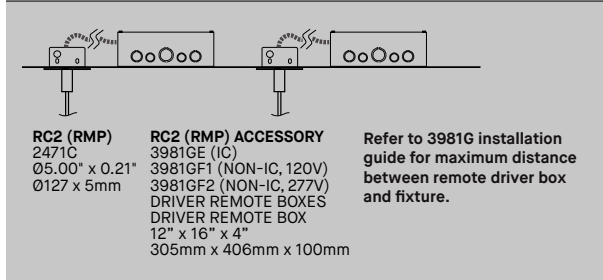

MOUNTING OPTIONS OPTIONS DE MONTAGE

CANOPY AND ANCHORS FINISH FINI PAVILLON ET ANCRAGE(S)

BLKE	BLACK
WHE	WHITE
MATCH*	COLOR MATCH WITH LUMINAIRE
	* LONGER LEAD TIME MAY APPLY, PLEASE CONTACT YOUR EUREKA REPRESENTATIVE

POWER CABLE FINISH FINI CABLE ALIMENTATION

BBC	BLACK BRAIDED CABLE
AWC	ARTIC WHITE BRAIDED CABLE

FIXTURE FINISH FINI LUMINAIRE

BLKE	BLACK	CBE*	CHOCOLATE BROWN	NBE*	NAVY BLUE
WHE	WHITE	CPE*	CLAY PINK	SBE*	SAND BEIGE
CHM*	CHAMPAGNE METALLIC	DBE*	DYNAMIC BLUE	SGE*	SAGE GREY
SIM*	SILVER METALLIC	GGE*	GRASS GREEN	STE*	SUMMER TEAL
AYE*	APRICOT YELLOW	HGE*	HUNTER GREEN		
BRE*	BRICK RED	LNE*	LUNAR GREY		

RAL** PLEASE SPECIFY RAL CODE

ALL FINISHES ARE FINE TEXTURED WITH THE EXCEPTION OF CHM, SIM
* LONGER LEAD TIME MAY APPLY, PLEASE CONTACT YOUR EUREKA REPRESENTATIVE
** SPECIFY 4 DIGIT RAL CLASSIC CODE. LONGER LEAD TIME MAY APPLY, PLEASE CONTACT YOUR EUREKA REPRESENTATIVE

DIFFUSER FINISH FINI DIFFUSEUR

FRO	FROST
PRI	PRISMATIC

ACCESSORY ACCESSOIRE

ALL ACCESSORIES ARE AVAILABLE FOR ADVANCE SHIPPING
CONSULT CANOPY AVAILABILITY CHART AT THE END OF DOCUMENT FOR COMPATIBILITY

3981GC	1 DRIVER BOX FOR REMOTE INSTALLATION - 4" X 12" X 16"
3981GD1	1 NON-IC 120V ONLY DRIVER BOX FOR REMOTE INSTALLATION - 4" X 12" X 16"
3981GD2	1 NON-IC 277V ONLY DRIVER BOX FOR REMOTE INSTALLATION - 4" X 12" X 16"
3981GE	2 DRIVER BOXES FOR REMOTE INSTALLATION - 4" X 31" X 16"
3981GF1	2 NON-IC 120V ONLY DRIVER BOXES FOR REMOTE INSTALLATION - 4" X 31" X 16"
3981GF2	2 NON-IC 277V ONLY DRIVER BOXES FOR REMOTE INSTALLATION - 4" X 31" X 16"

39NLAA	NLIGHT AIR GEN 2 REMOTE CONTROLLER
39NLWA	NLIGHT WIRED REMOTE CONTROLLER

ACCESSORY EMERGENCY BATTERY ACCESSOIRE BATTERIE D'URGENCE

3981EA	ELECTRICAL BOX FOR EMB EMERGENCY BATTERY