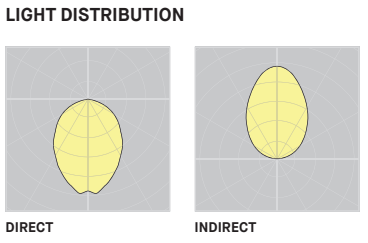

Visit our website for warranty terms and conditions.