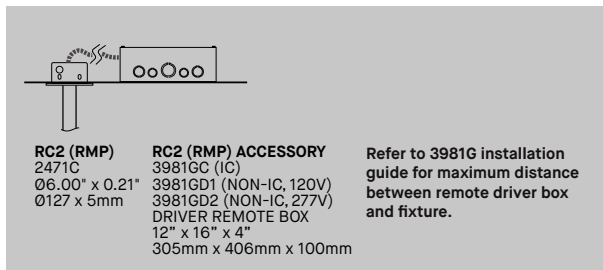

MOUNTING OPTIONS OPTIONS DE MONTAGE

CANOPY AND ANCHORS FINISH FINI PAVILLON ET ANCRAGE(S)

BLKE	BLACK
WHE	WHITE
MATCH*	COLOR MATCH WITH LUMINAIRE
	* LONGER LEAD TIME MAY APPLY, PLEASE CONTACT YOUR EUREKA REPRESENTATIVE

POWER CABLE FINISH FINI CABLE ALIMENTATION

BBC	BLACK BRAIDED CABLE
AWC	ARTIC WHITE BRAIDED CABLE

FIXTURE FINISH FINI LUMINAIRE

BLKE	BLACK	CBE*	CHOCOLATE BROWN	NBE*	NAVY BLUE
WHE	WHITE	CPE*	CLAY PINK	SBE*	SAND BEIGE
CHM*	CHAMPAGNE METALLIC	DBE*	DYNAMIC BLUE	SGE*	SAGE GREY
SIM*	SILVER METALLIC	GGE*	GRASS GREEN	STE*	SUMMER TEAL
AYE*	APRICOT YELLOW	HGE*	HUNTER GREEN		
BRE*	BRICK RED	LNE*	LUNAR GREY		

RAL** PLEASE SPECIFY RAL CODE

ALL FINISHES ARE FINE TEXTURED WITH THE EXCEPTION OF CHM, SIM
* LONGER LEAD TIME MAY APPLY, PLEASE CONTACT YOUR EUREKA REPRESENTATIVE
** SPECIFY 4 DIGIT RAL CLASSIC CODE. LONGER LEAD TIME MAY APPLY, PLEASE CONTACT YOUR EUREKA REPRESENTATIVE

DIFFUSER FINISH FINI DIFFUSEUR

FRO	FROST
PRI	PRISMATIC

ACCESSORY ACCESSOIRE

ALL ACCESSORIES ARE AVAILABLE FOR ADVANCE SHIPPING
CONSULT CANOPY AVAILABILITY CHART AT THE END OF DOCUMENT FOR COMPATIBILITY

3981GC	1 DRIVER BOX FOR REMOTE INSTALLATION - 4" X 12" X 16"
3981GD1	1 NON-IC 120V ONLY DRIVER BOX FOR REMOTE INSTALLATION - 4" X 12" X 16"
3981GD2	1 NON-IC 277V ONLY DRIVER BOX FOR REMOTE INSTALLATION - 4" X 12" X 16"
3981GE	2 DRIVER BOXES FOR REMOTE INSTALLATION - 4" X 31" X 16"
3981GF1	2 NON-IC 120V ONLY DRIVER BOXES FOR REMOTE INSTALLATION - 4" X 31" X 16"
3981GF2	2 NON-IC 277V ONLY DRIVER BOXES FOR REMOTE INSTALLATION - 4" X 31" X 16"

39NLAA	NLIGHT AIR GEN 2 REMOTE CONTROLLER
39NLWA	NLIGHT WIRED REMOTE CONTROLLER

ACCESSORY EMERGENCY BATTERY ACCESSOIRE BATTERIE D'URGENCE

3981EA	ELECTRICAL BOX FOR EMB EMERGENCY BATTERY